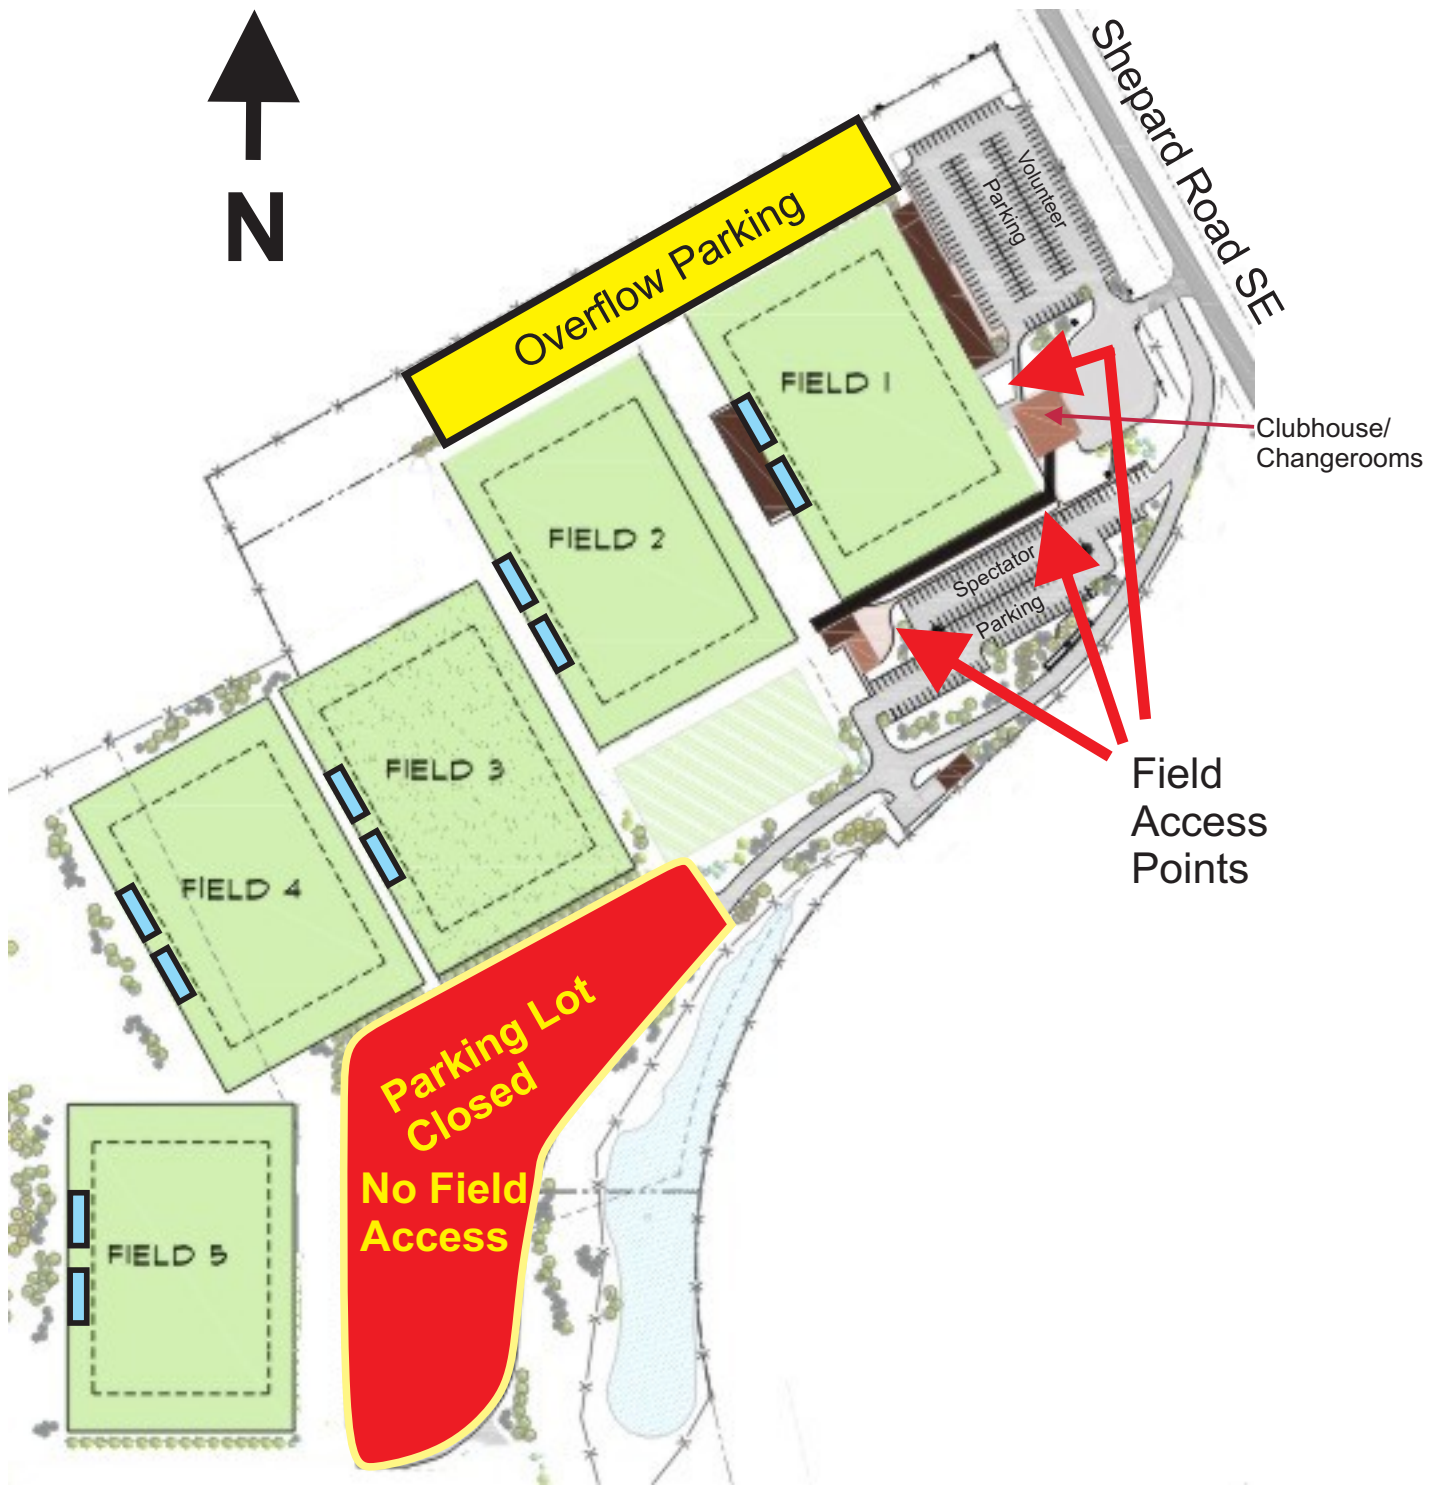

Calgary Rugby Park Site Map

The southwest parking lot and field access points for fields 3, 4 & 5 are closed due to construction. Please use the east, southeast & north overflow parking as well as the marked field access points.